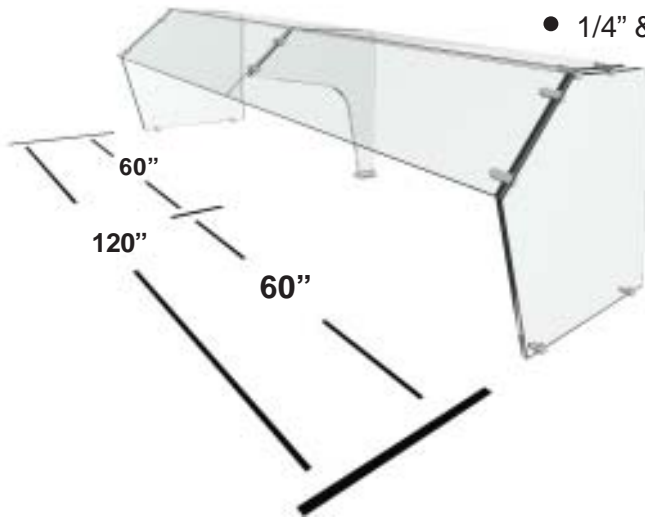

Glass Divider

Crystalline Series

The Elegant Look of all Glass

Model: C128

Class: Sneeze Guard - Self Service

Model C128 is Self Serve Sneeze Guard in our Crystalline Series featuring the all glass look. This sneeze guard is characterized by the clean 45 degree slope on the front shield and top shelf. These sneeze guards allow a maximum bay size of 60". The C124 has five styles of support which meet most any self-serve needs. Multiple bays units using our sculptured center supports provide large self service areas without ugly posts getting in the way. The C124 has a continuous smooth front shield. The C124 can be combined with the model C144 full service sneeze guard to make a seamless transition from self service to full service.

- Crystal Clear 1/2" Safety Tempered Glass Supports
- Large bay length (up to 60" between supports)
- Can Connect to Full-Service C144 sneeze guard
- Five standard Support Styles
- 1/4" & 3/8" Shield Glass

Support Options:

Open (Front)

Open (std)

Sculptured
18" Depth

Deep
18" Depth

Extended
22" Depth

Options & Accessories:

Glass Options (shield & Shelf)