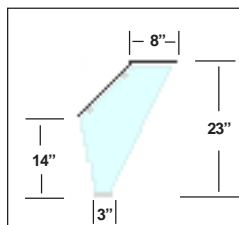

Glass Divider

Crystalline Series

The Elegant Look of all Glass

Model: C128

Class: Sneeze Guard - Self Service

Model C128 is Self Serve Sneeze Guard in our Crystalline Series featuring the all glass look. This sneeze guard is characterized by the clean 45 degree slope on the front shield and top shelf. These sneeze guards allow a maximum bay size of 60". The C124 has five styles of support which meet most any self-serve needs. Multiple bays units using our sculptured center supports provide large self service areas without ugly posts getting in the way. The C124 has a continuous smooth front shield. The C124 can be combined with the model C144 full service sneeze guard to make a seamless transition from self service to full service.

- Crystal Clear 1/2" Safety Tempered Glass Supports
- Large bay length (up to 60" between supports)
- Can Connect to Full-Service C144 sneeze guard
- Five standard Support Styles
- 1/4" & 3/8" Shield Glass

Support Options:

Open (Front)

Open (std)

Sculptured
18" Depth

Deep
18" Depth

Extended
22" Depth

Options & Accessories:

Glass Options (shield & Shelf)