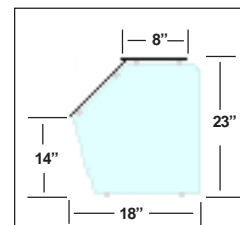

- Crystal Clear 1/2" Safety Tempered Glass Supports
- Large bay length (up to 60" between supports)
- Can Connect to Full-Service C144 sneeze guard
- Five standard Support Styles
- 1/4" & 3/8" Shield Glass

Support Options:

Open (Front)

Open (std)

Sculptured
18" Depth

Deep
18" Depth

Extended
22" Depth

Options & Accessories:

Glass Options (shield & Shelf)