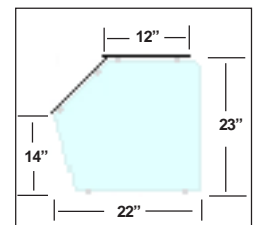

- Crystal Clear 1/2" Safety Tempered Glass Supports
- Large bay length (up to 60" between supports)
- Can Connect to Full-Service C144 sneeze guard
- Five standard Support Styles
- 1/4" & 3/8" Shield Glass

Support Options:

Open (Front)

Open (std)

Sculptured
18" Depth

Deep
18" Depth

Extended
22" Depth

Options & Accessories:

Glass Options (shield & Shelf)