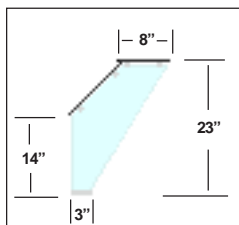

Glass Divider

Crystalline Series

The Elegant Look of all Glass

Model: C128

Class: Sneeze Guard - Self Service

Model C128 is Self Serve Sneeze Guard in our Crystalline Series featuring the all glass look. This sneeze guard is characterized by the clean 45 degree slope on the front shield and top shelf. These sneeze guards allow a maximum bay size of 60". The C124 has five styles of support which meet most any self-serve needs. Multiple bays units using our sculptured center supports provide large self service areas without ugly posts getting in the way. The C124 has a continuous smooth front shield. The C124 can be combined with the model C144 full service sneeze guard to make a seamless transition from self service to full service.

- Crystal Clear 1/2" Safety Tempered Glass Supports
- Large bay length (up to 60" between supports)
- Can Connect to Full-Service C144 sneeze guard
- Five standard Support Styles
- 1/4" & 3/8" Shield Glass

Support Options:

Open (Front)

Open (std)

Sculptured
18" Depth

Deep
18" Depth

Extended
22" Depth

Options & Accessories:

Glass Options (shield & Shelf)