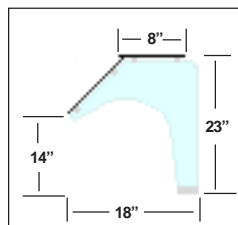

Glass Divider

Crystalline Series

The Elegant Look of all Glass

Model: C128

Class: Sneeze Guard - Self Service

Model C128 is Self Serve Sneeze Guard in our Crystalline Series featuring the all glass look. This sneeze guard is characterized by the clean 45 degree slope on the front shield and top shelf. These sneeze guards allow a maximum bay size of 60". The C124 has five styles of support which meet most any self-serve needs. Multiple bays units using our sculptured center supports provide large self service areas without ugly posts getting in the way. The C124 has a continuous smooth front shield. The C124 can be combined with the model C144 full service sneeze guard to make a seamless transition from self service to full service.

- Crystal Clear 1/2" Safety Tempered Glass Supports
- Large bay length (up to 60" between supports)
- Can Connect to Full-Service C144 sneeze guard
- Five standard Support Styles
- 1/4" & 3/8" Shield Glass

Support Options:

Open (Front)

Open (std)

Sculptured
18" Depth

Deep
18" Depth

Extended
22" Depth

Options & Accessories:

Glass Options (shield & Shelf)