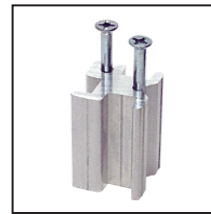

Hidden Base